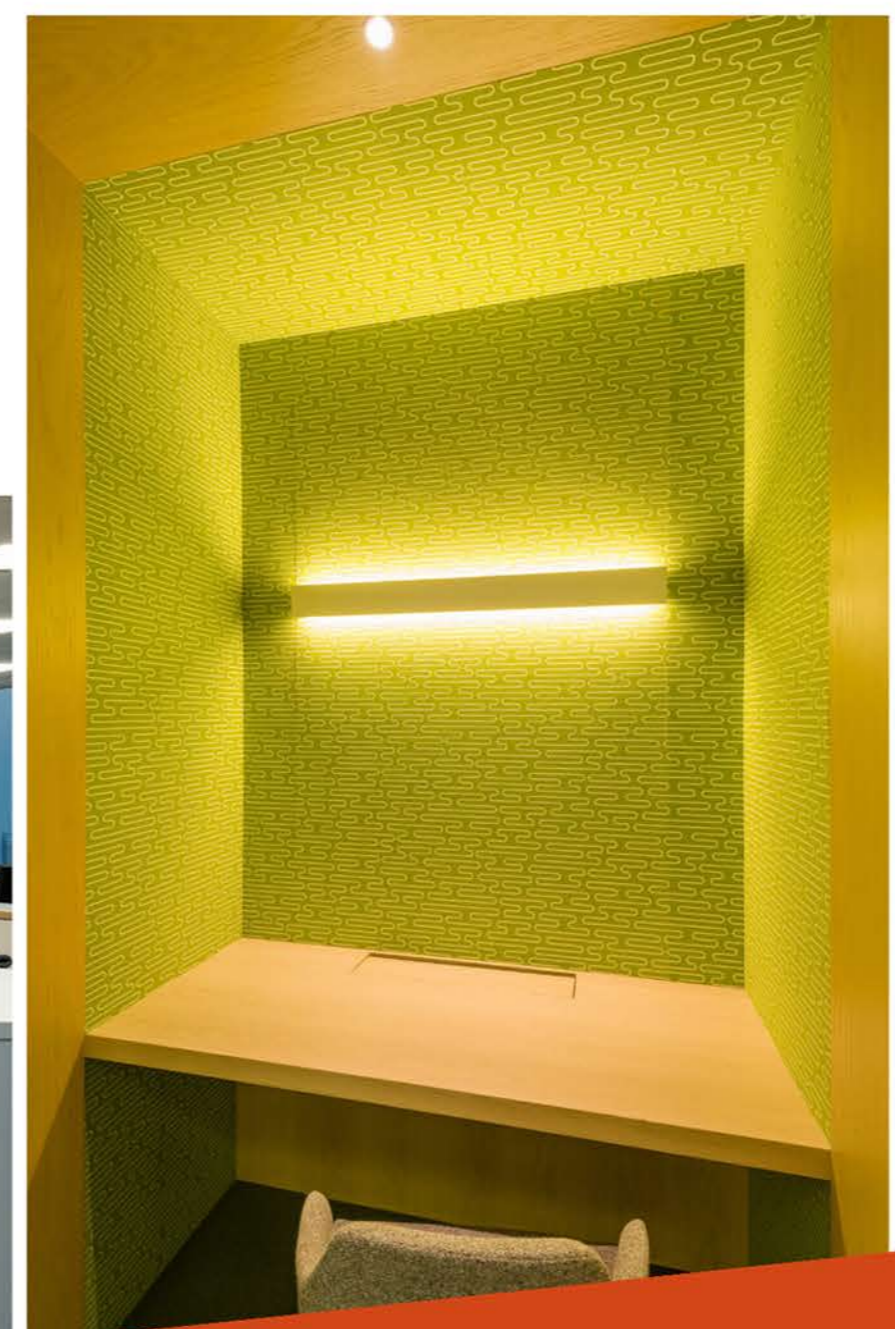

Text: Elizabeth Dooley Photos: Spatial Concept 翻译: Krista Chan